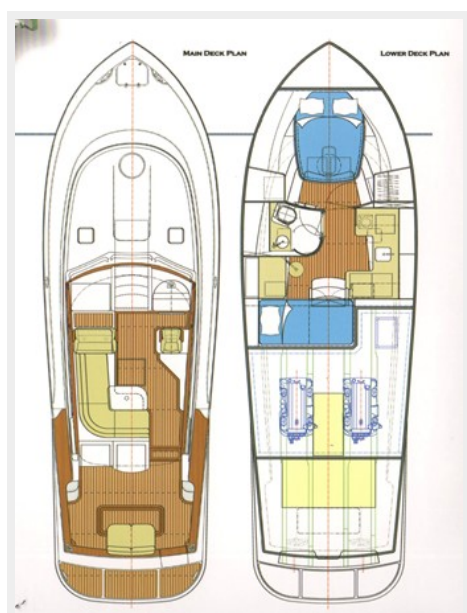

## Размеры

Длина общая: 40' 6" (12.34mm)

Ширина: 12.16

Мин. осадка: 4' (1.22mm)

# ФОТОГРАФИИ

Salon

Galley

Helm Station

Companion Seat and Helm Station

Forward Cabin and Nav Area

Head

Head

Head

Head

IMG\_1552

IMG\_1553

IMG\_1557

IMG\_1559

Line Drawings

Concorde 41