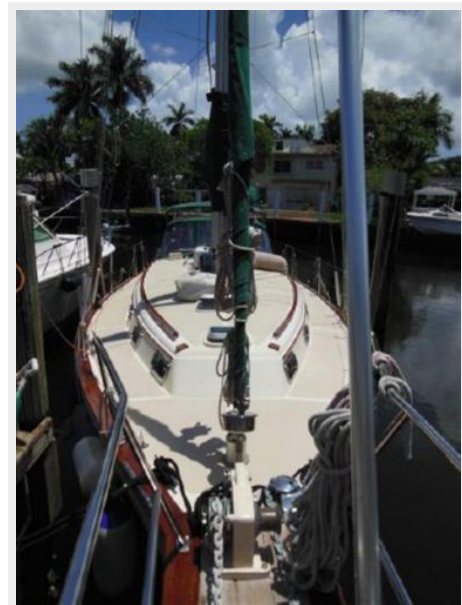

LOA: 38' 0" (11.58m)

Hull and Deck Information

Hull Material: Fiberglass

Engine Information

Engines: 1

Manufacturer: None

PHOTOS

CONTACTS