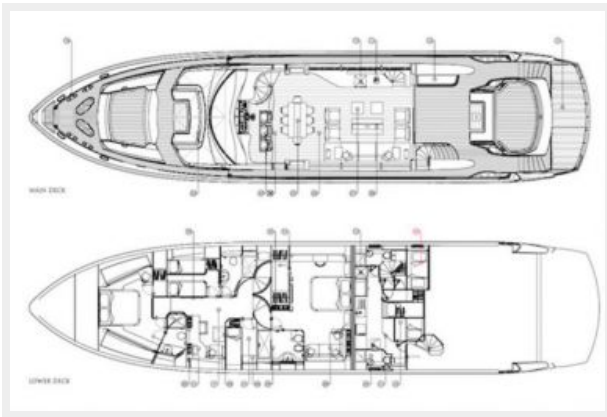

TABLE OF CONTENTS	2
SPECIFICATIONS	4
Overview	4
Basic Information	4
Dimensions	4
Speed, Capacities and Weight	4
Accommodations	4
Hull and Deck Information	5
Engine Information	5
PHOTOS	6
Profile	6
Layout	6
Side Profile	6
Side Profile	6
Running Shot	6
Running Shot	6
Saloon	7
Saloon	7
Dining Area	7
Galley	7
Helm	7
Master Cabin	7
Twin Guest Cabin	8
VIP Guest Cabin	8
Pullman Bunk Cabin	8
Ensuite	8
CONTACTS	9
Contact details	9

Basic Information

Category: Motor Yacht

Model Year: 2014

Year Built: 2014

Country: France

Dimensions

LOA: 97' 9" (29.79m)

Beam: 22' 7" (6.88m)

Min Draft: 7' 7" (2.31m)

Max Draft: 7' 7" (2.31m)

Speed, Capacities and Weight

Cruise Speed: 24 Kts. (28 MPH)

Max Speed: 32 Kts. (37 MPH)

Displacement: 89999.30921626 Pounds

Water Capacity: 528.344104 Gallons

Profile

Side Profile

Side Profile

Running Shot

Running Shot

Saloon

Saloon

Dining Area