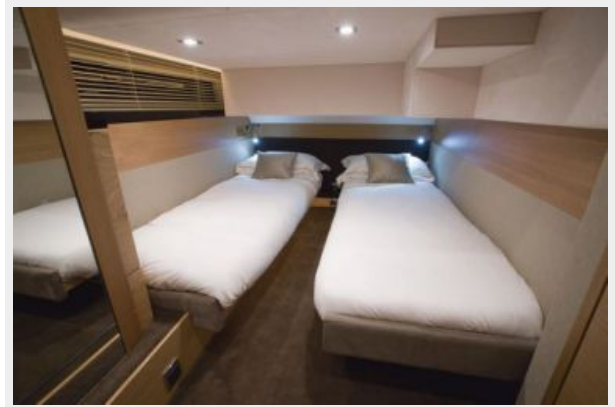

**Squadron 42 | G Marine Exclusive Dealer
Fairline Florida - USA**