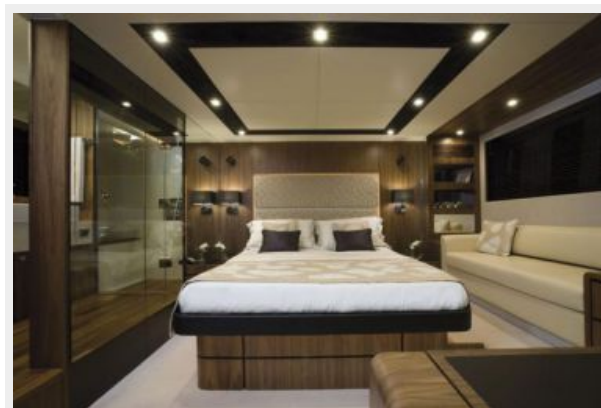

**Fairline 65 Squadron G MARINE Exclusive
Dealer Florida USA**