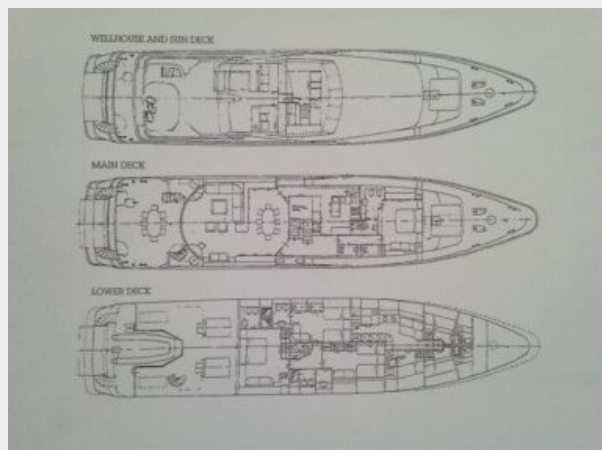

She has been totaly refitted and repainted in 2007 at the Lusben Yard .

class: Maltese Cross 100/A1

VAT PAID IN EUROPE

SPECIFICATION

Length: 34,00 mt

Beam: 7,20 mt

Draft:	2,40 mt
Hull Material:	Fiberglass
Fuel Capacity:	
Water Capacity:	
Flag:	UK
Location:	TYRRENIAN SEA
Year:	1999

LOA: 111' 7" (34.00m)

Beam: 23' 8" (7.20m)

Min Draft: 7' 11" (2.40m)

Max Draft: 7' 11" (2.40m)

Speed, Capacities and Weight

Cruise Speed: 14 Kts. (16 MPH)

Max Speed: 16 Kts. (18 MPH)

Water Capacity: 1188.774234 Gallons

Hull Material: Fiberglass

Engine Information

Engines: 2

Manufacturer: Caterpillar

Model: 3412 C

Engine Type: Inboard

Fuel Type: Diesel

PHOTOS