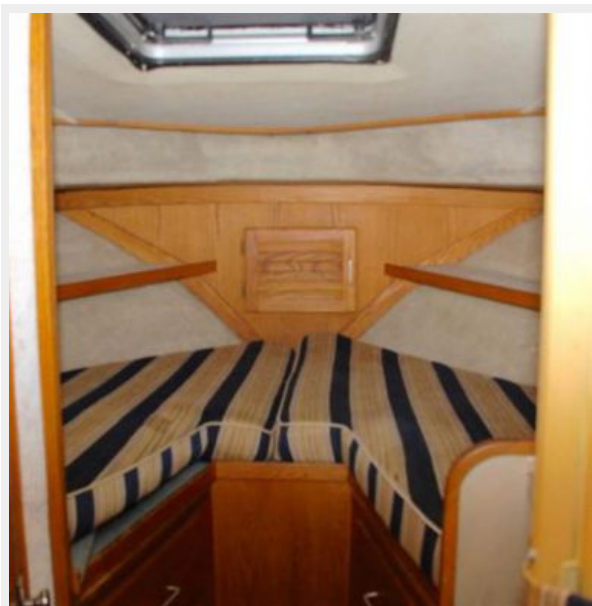

Displacement: 24000 Pounds

Water Capacity: 100 Gallons

Fuel Capacity: 300 Gallons

Accommodations

Total Cabins: 3

Total Heads: 2

Hull and Deck Information

Hull Material: Fiberglass

The 40's accommodations are V -berth in forward cabin, aft to port is head with separate shower stall, vanity and sink, to starboard is a convertible dinette, to port is the galley. Up three step to the main salon the settee to starboard and convertible love seat to port, wet bar and ice maker aft. Down three steps to the master stateroom aft with centerline queen and head with separate shower stall, vanity and sink to starboard. This is the first year with the light oak cabinetry and interior

PHOTOS

Starboard Aft

Anchor Platform

Guest Stateroom

Guest Head/Shower

Galley

Dinette

Salon Port