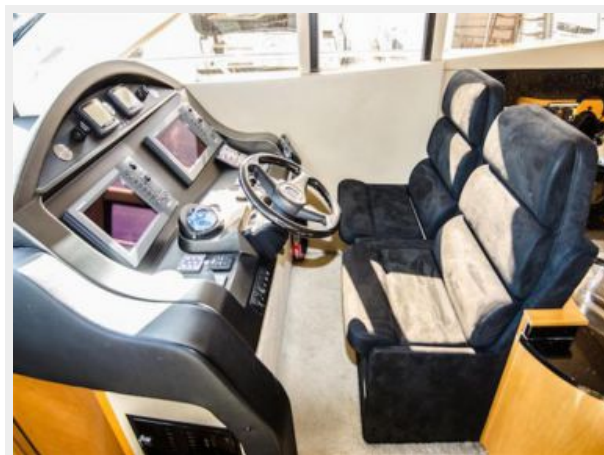

## Additional

---

1 x Stainless steel anchor with chain 3 x Cameras to provide around visibility 42" Flat screen satellite TV & DVD Aft Cockpit enclosure – black Air conditioning (reverse cycle) Anchor light Autopilot – dual station Bimini hood – black Bow thruster CCTV to Cockpit & bathing platform Chartplotter – Furuno dual station Clock and barometer Colour radar/plotter/GPS Compass – dual station Dishwasher Electric stainless steel patio door Flybridge cover – black Furuno Nav Net 4 screen Generator GPS Handheld VHF HF Radio – dual station Hydraulic retractable passarelle that can also be used as a dinghy crane Navigation lights Radar – dual station Radio/CD Sky satellite TV Swim ladder – Fixed, stainless steel Swim platform Teak cockpit, side decks & flybridge Tricolour lights Washer/dryer Water lights

# ФОТОГРАФИИ