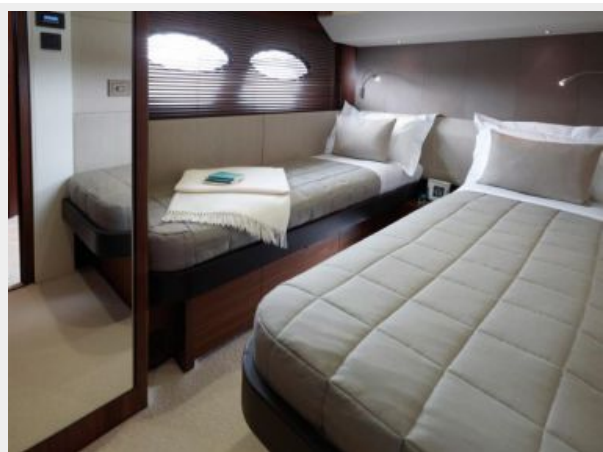

ФОТОГРАФИИ