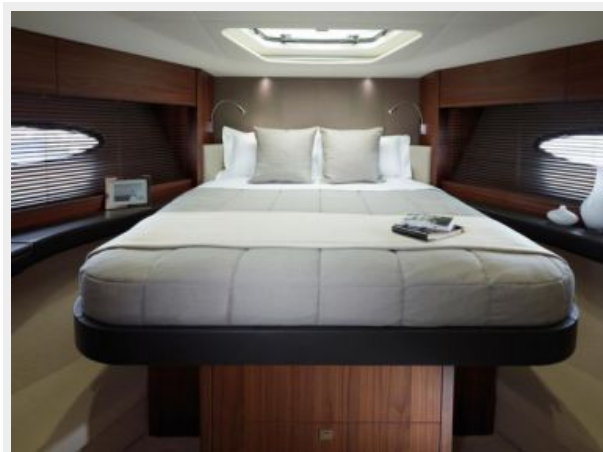

ФОТОГРАФИИ