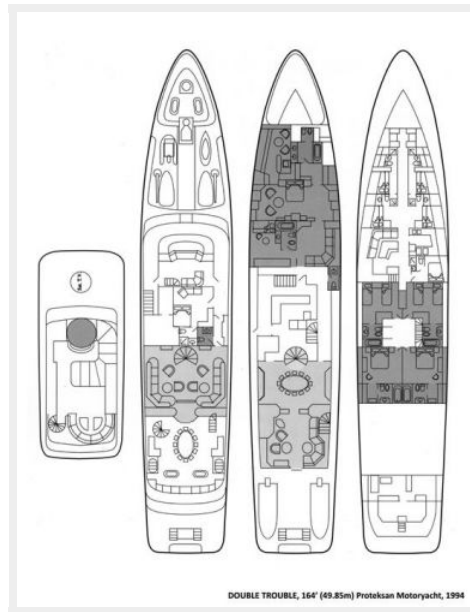

LOA: 164' 0" (49.99m)

Beam: 28' 9" (8.76m)

Max Draft: 7' 6" (2.29m)

MFG Length: 164' 0" (49.99m)

Speed, Capacities and Weight

Cruise Speed: 13 Kts. (15 MPH)

Max Speed: 14 Kts. (16 MPH)

Gross Tonnage: 675 Pounds

Crew Sleeps: 12

Hull and Deck Information

Hull Material: Steel

Deck Material: Teak

Hull Configuration: Full Displacement

Hull Designer: Dubois

Exterior Designer: Donald Starkey

Interior Designer: Donald Starkey

Engine Information

Engines: 2

Manufacturer: Caterpillar

Model: 3412 DI-TA

Engine Type: Inboard

Fuel Type: Diesel

PHOTOS

LAYOUT