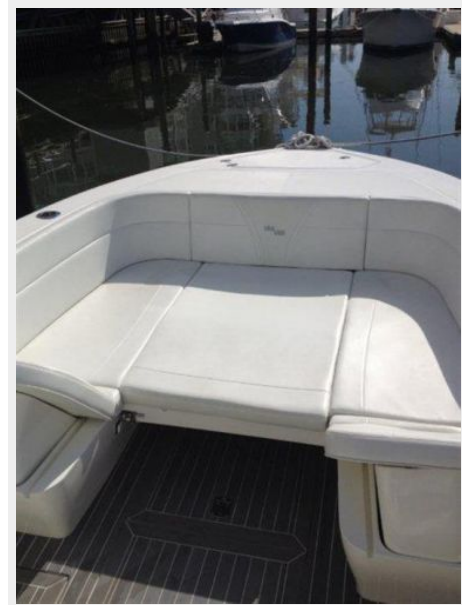

Additional Features / Equipment 4 - Forward Seating w/ Seats Up   **Additional Features / Equipment 5 - Forward Seating w/ Filler**