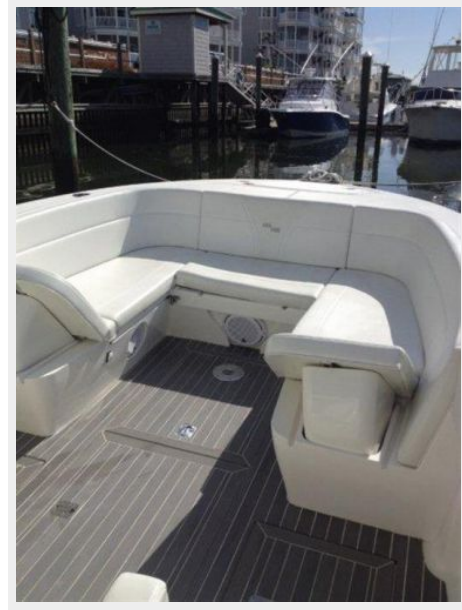

Additional Features / Equipment 2 - Forward Seating   **Additional Features / Equipment 3 - Forward Seating**