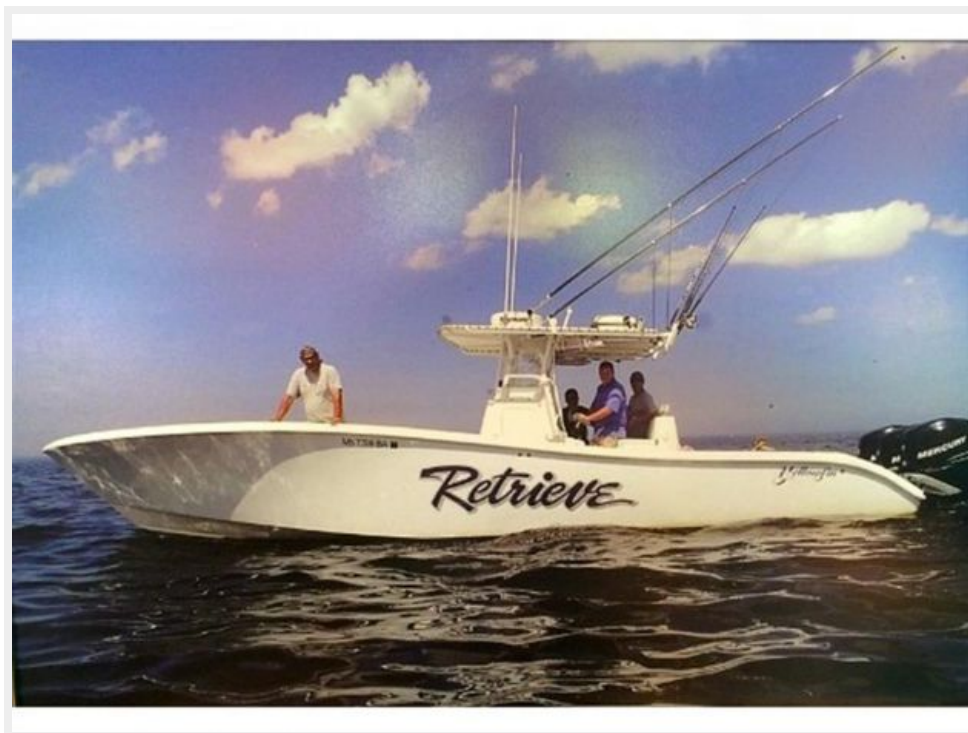

RETRIEVE — YELLOWFIN

Builder: [YELLOWFIN](#)

LOA: 34' 0" (10.36m)

Year Built: 2007

Model: Center Console

Price: PRICE ON APPLICATION

Location: United States

Our experienced yacht broker, Andrey Shestakov, will help you choose and buy a yacht that best suits your needs **Retrieve — YELLOWFIN** from our catalogue. Presently, at Shestakov Yacht Sales Inc., we have a wide variety of yachts available on our sale's list. We also work in close contact with all the big yacht manufacturers from all over the world.

SPECIFICATIONS

Overview

*****Another Price Reduction July 2016*** Owner Motivated!**

Ice Blue hull, dream fishing machine spanning 34 feet with triple Mercury Verado 275s. Simrad Auto Pilot, 450 Gal fuel tanks, custom tackle station, custom winter cover. Completely restored at the Yellowfin factory in 2013, this boat has many extras and is by far one of the most premier Center Consoles on the market today.