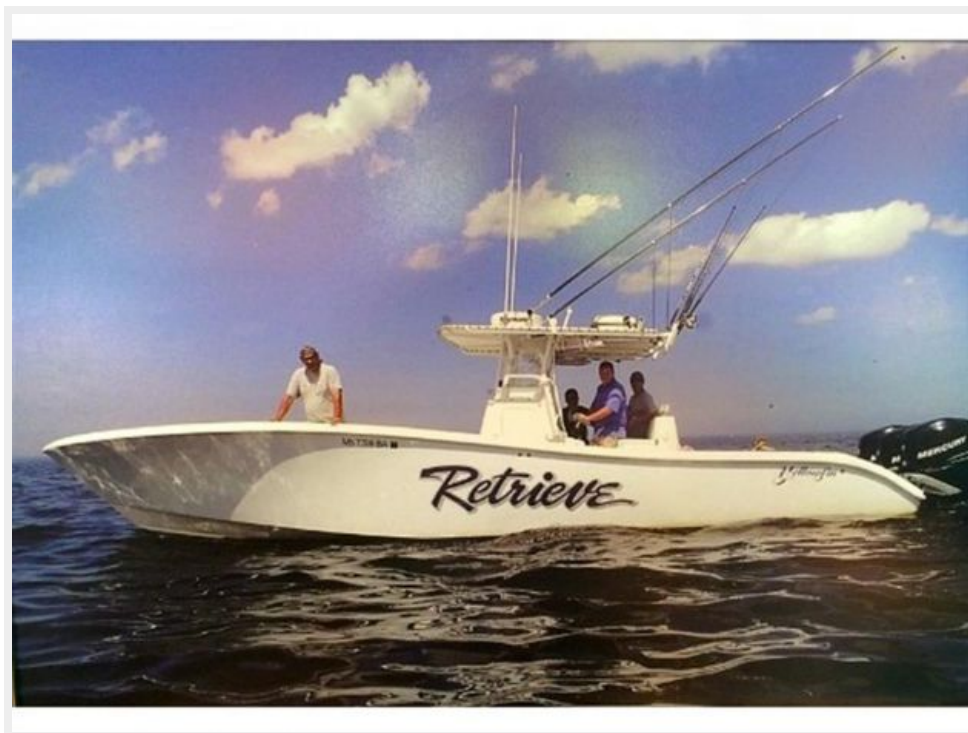

RETRIEVE — YELLOWFIN

Судостроитель: YELLOWFIN

Длина общая: 34' 0" (10.36m)

Год постройки: 2007

Модель: Яхты с центральной консолью

Цена: **ЦЕНА ЯХТЫ ПО ЗАПРОСУ**

Местонахождение: United States

Купить **Retrieve — YELLOWFIN** а также выбрать подходящую вам яхту из нашего каталога яхт вам поможет опытный яхтенный брокер Андрей Шестаков. На сегодняшний день компания **Shestakov Yacht Sales Inc.** имеет большое количество яхт в собственном списке продаж, а также тесно сотрудничает со всеми крупными яхтенными производителями по всему миру.

Для того чтобы купить яхту **Retrieve — YELLOWFIN** а также проконсультироваться по любому вопросу связанному с покупкой, продажей, чартером яхт позвоните по телефону **+7(918)465-66-44**.