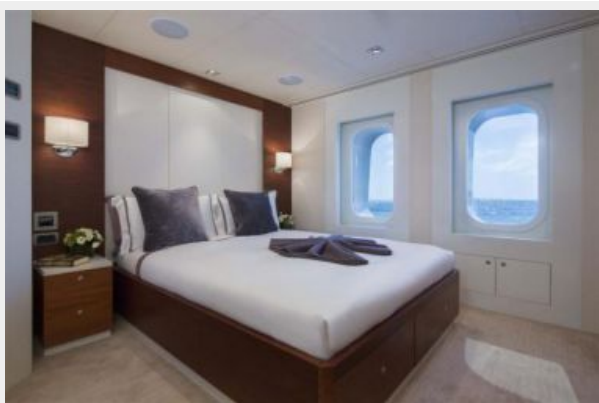

GUEST DOUBLE