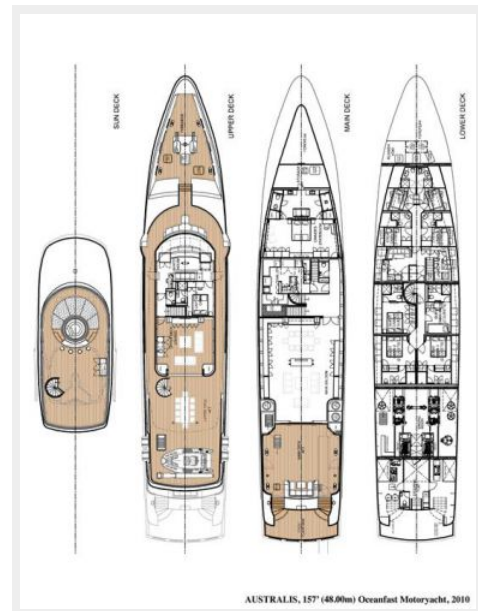

AFT DECK

SUNDECK

SUNDECK JACUZZI

LAYOUT