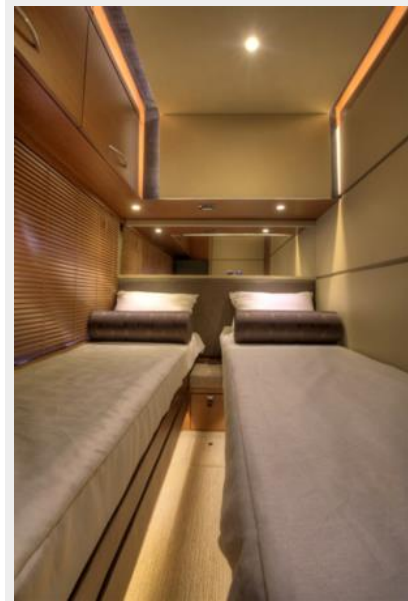

**Mid Stateroom (3rd Stateroom - Starboard)
(2)**