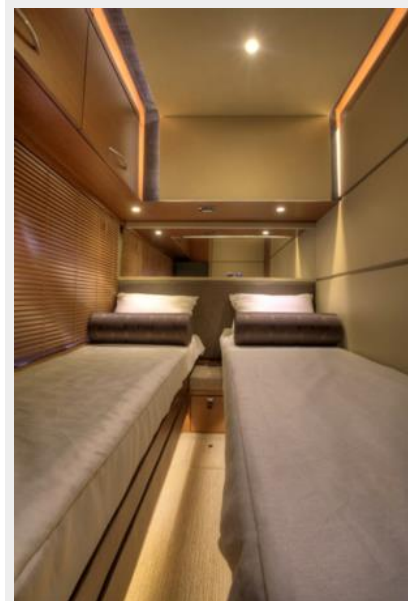

Mid Stateroom (3rd Stateroom - Starboard) (2)