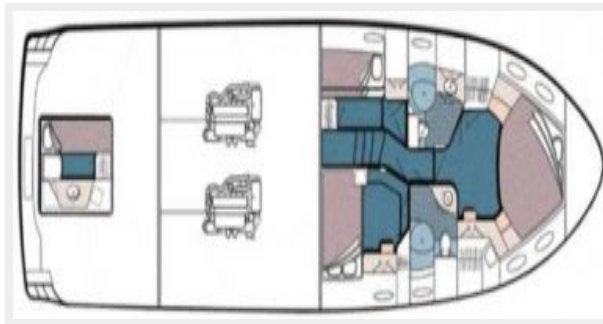

Manufacturer Provided Image: 560 - cabin arrangement