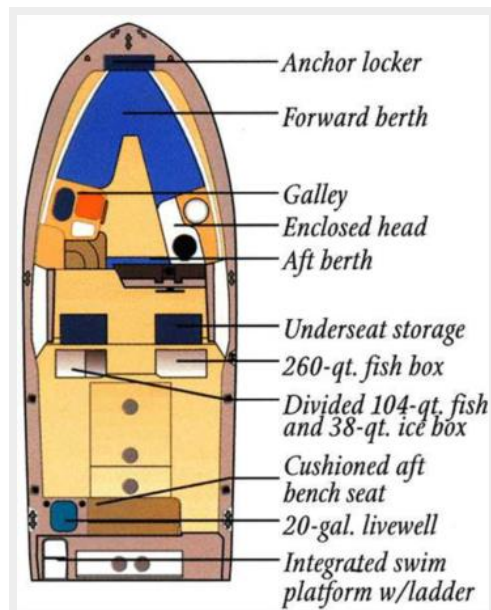

Vessel Layout