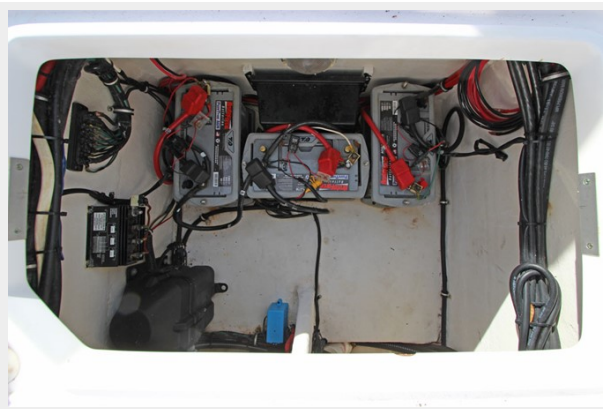

3-Group 27 AGM Batteries