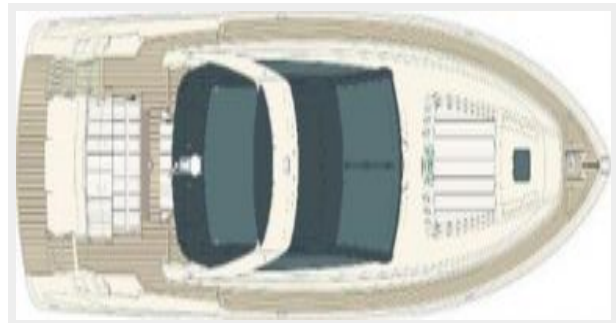

**Manufacturer Provided Image: Riva 68' EGO
SUPER Detail**

**Manufacturer Provided Image: Riva 68' EGO
SUPER Cabin**

**Manufacturer Provided Image: Riva 68' EGO
SUPER Heads**

Manufacturer Provided Image

**Manufacturer Provided Image: Riva 68' EGO
SUPER Heads**

**Manufacturer Provided Image: Riva 68' EGO
SUPER Twin Cabin**

**Manufacturer Provided Image: Riva 68' EGO
SUPER Profile**

**Manufacturer Provided Image: Riva 68' EGO
SUPER Sundeck Layout Plan**

**Manufacturer Provided Image: Riva 68' EGO
SUPER Upper Deck Layout Plan**