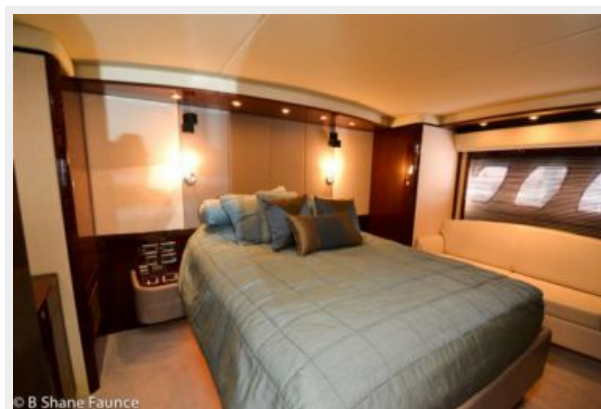

ФОТОГРАФИИ