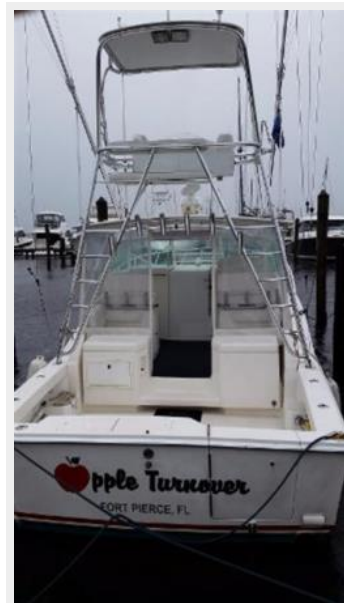

APPLE TURNOVER — CABO

Builder: CABO

Year Built: 2002

Model: Sport Fisherman

Price: PRICE ON APPLICATION

Location: United States

LOA: 31' 0" (9.45m)

Beam: 12' 5" (3.78m)

Office hours 9

Address 9

SPECIFICATIONS

Overview

Clean Boat, well maintained with 505 hours - 3126 Caterpillars 385 HP, Tower, Rupp Outriggers.
BE

Basic Information

Category: Sport Fisherman

Model Year: 2002

Total Heads: 1

Hull and Deck Information

Hull Material: Fiberglass

Engine Information

Engines: 2

Manufacturer: Caterpillar

Model: 3126

Engine Type: Inboard

Fuel Type: Diesel

PHOTOS

Bow

Starboardside

Stern

Portside Aft

Helm

Helm 2