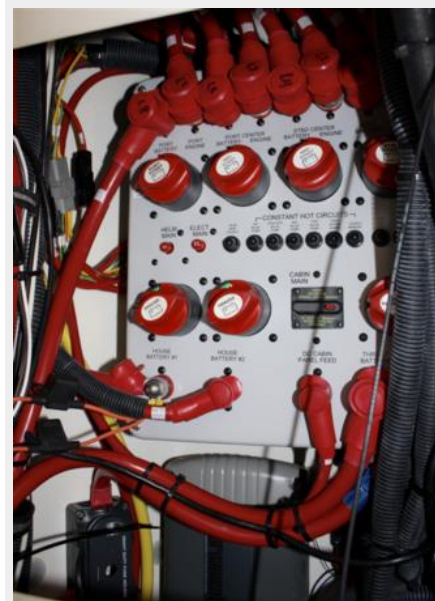

Automatic Electric switches