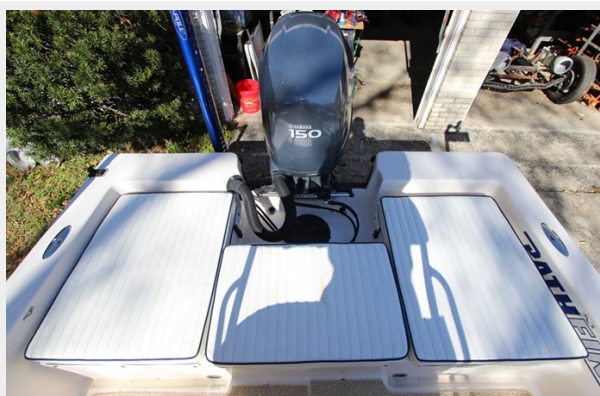

Transom W/Cushions