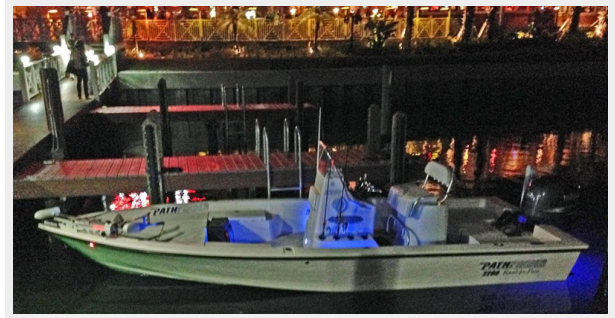

PATHFINDER 2200 CC

Year Built: 2004

Model: Boats

Price: PRICE ON APPLICATION

LOA: 22' (6.71mm)

Beam: 8.5

Max Draft: 0' 11" (0.28mm)

Our experienced yacht broker, Andrey Shestakov, will help you choose and buy a yacht that best suits your needs **PATHFINDER 2200 CC** — n/a from our catalogue. Presently, at Shestakov Yacht Sales Inc., we have a wide variety of yachts available on our sale's list. We also work in close contact with all the big yacht manufacturers from all over the world.

Bow with Cushions

Blade Power-Pole

Motor Guide Electric Trolling Motor

Bow Anchor Locker

Stainless Pop-Up Cleats

At Anchor

Blue LED Lighting Cockpit & Underwater

CONTACTS