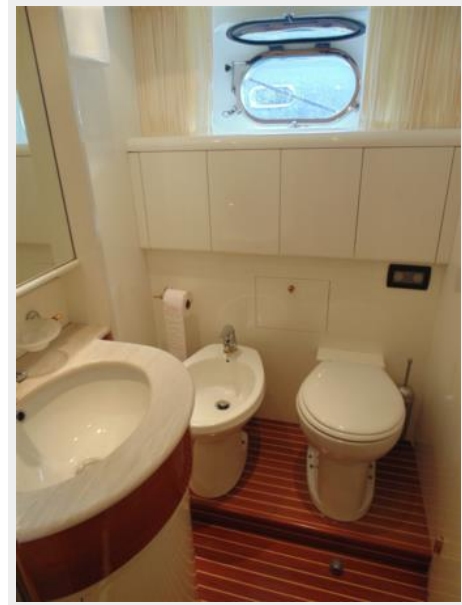

Master Head

- Double sinks
- Custom shower completed 2016
- Vacuu flush head
- Bidet

VIP Stateroom Mid-Ship

- Queen berth/new bedding 2016
- (2) Large hanging lockers
- Vizio flat screen TV/ sound bar, New 2016
- Sony CD player
- Makeup mirror
- Beautiful high gloss cherry woodwork
- Ensuite head

Master Closet

Master Head

Master Head

Master Head

Master Shower

VIP Stateroom

VIP Stateroom

VIP Stateroom

Guest Starboard Shower

Guest Port Head

Guest Port Head

Guest Port Shower

Captain's Quarters

Captain's Head

Captain's Shower

Storage