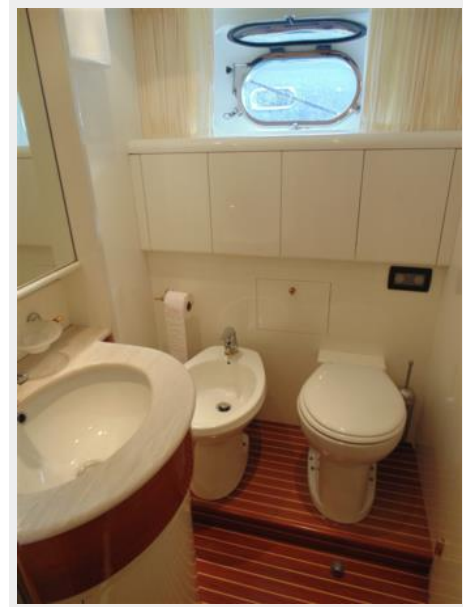

Master Head

- Double sinks
- Custom shower completed 2016
- Vacuu flush head
- Bidet

VIP Stateroom Mid-Ship

- Queen berth/new bedding 2016
- (2) Large hanging lockers
- Vizio flat screen TV/ sound bar, New 2016
- Sony CD player
- Makeup mirror
- Beautiful high gloss cherry woodwork
- Ensuite head

Master Closet

Master Head

Master Head

Master Head

Master Shower

VIP Stateroom

VIP Stateroom

VIP Stateroom

Guest Starboard Shower

Guest Port Head

Guest Port Head

Guest Port Shower

Captain's Quarters

Captain's Head

Captain's Shower

Storage