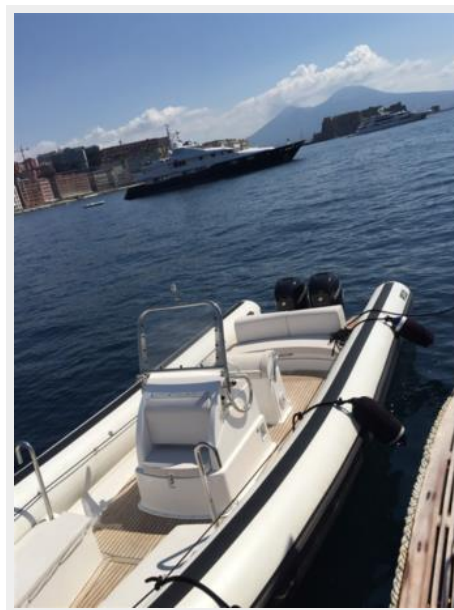

For diving, as a race yacht support tender or in challenging heavy duty work roles, as a passenger and tourist RIB or as a maxi-tender or 'chase-boat', with its amazing performance, handling and robustness, this boat can respond efficiently and flexibly to any task, no matter how demanding, and still preserve the elegance and appeal which makes every Sea Water RIB unique and inimitable.

## Размеры

---

**Длина общая:** 34' 6" (10.50m)

**Ширина:** 12' 8" (3.85m)

**Макс. осадка:** 1' 4" (0.40m)

# ФОТОГРАФИИ