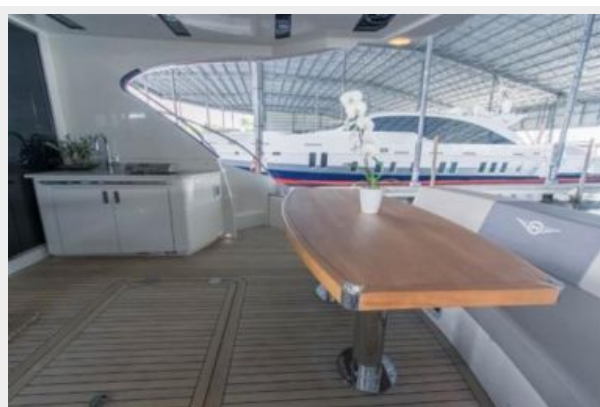

Entertaining is made simple with this forward-thinking design. featuring an integrated lower helm station, galley, salon, cockpit, and swim deck. Walk from area to area unimpeded by restrictive bulkhead doors, multiple steps or narrow hallways. The yacht's cockpit and swim deck bring you closer to the sea you love. The bridge is an elegant environment in which to command the vessel and witness gorgeous seascapes. The new Marquis 630 delivers an unmatched level of quality, prestige, reliability and hospitality to its owners and those fortunate to be invited onboard.

ФОТОГРАФИИ

Manufacturer Provided Image

Manufacturer Provided Image

Aft View (Note Sea-Doo Not Included)

Aft Deck View

Aft Deck Table & Wet Bar View

Salon Entrance Sliding Doors

Salon View Looking Aft