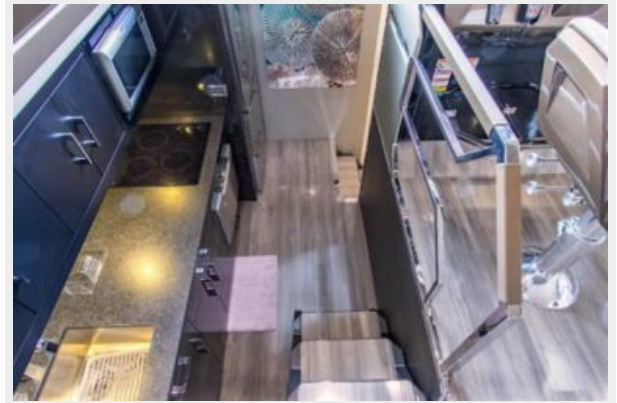

Galley Overview