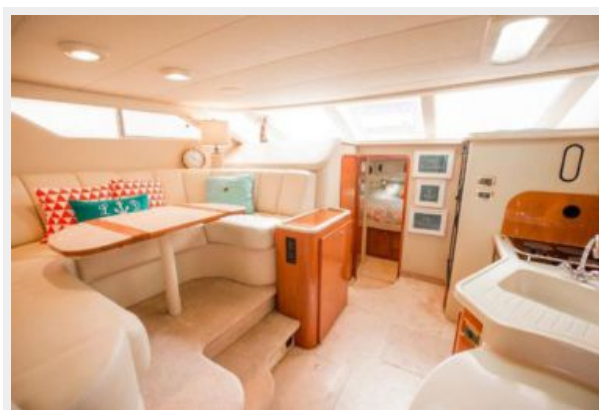

ФОТОГРАФИИ