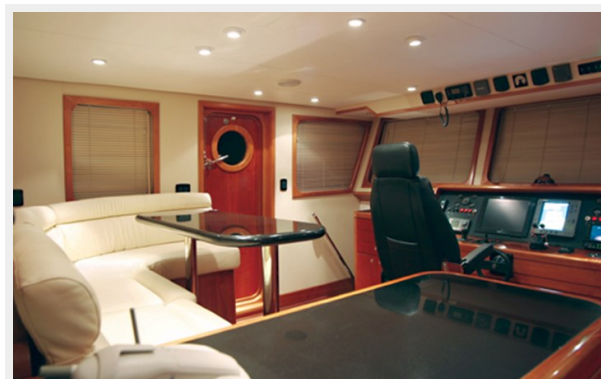

Wheelhouse