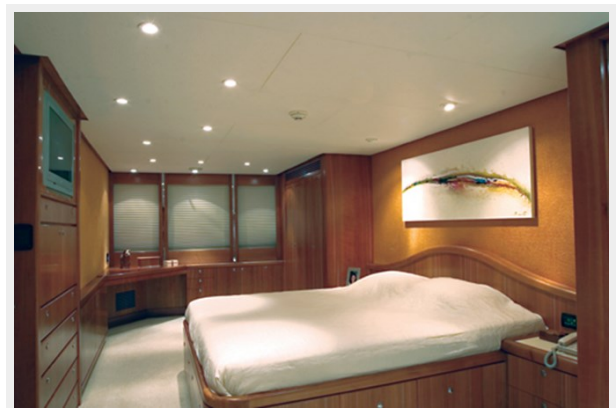

On deck master stateroom with king bed