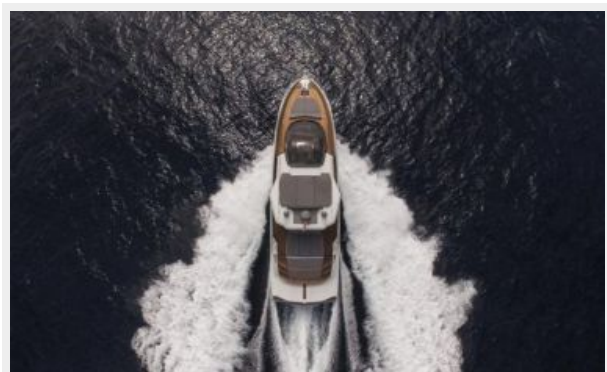

Astondoa 655 Coupe