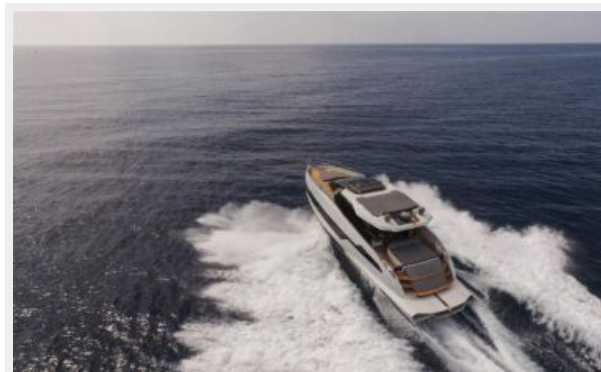

Astondoa 655 Coupe