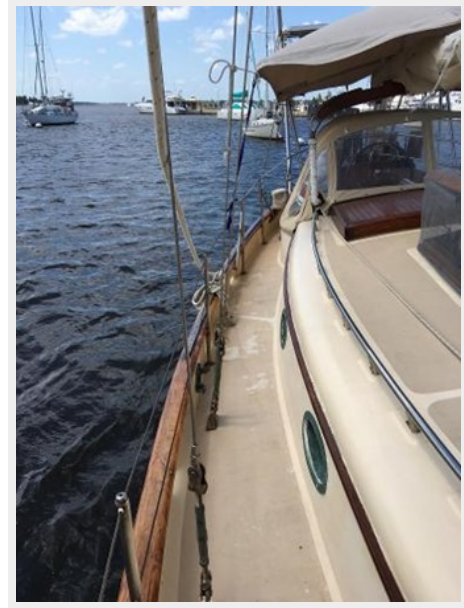

TABLE OF CONTENTS

TABLE OF CONTENTS	2
SPECIFICATIONS	5
Overview	5
Basic Information	5
Dimensions	5
Speed, Capacities and Weight	5
Accommodations	6
Hull and Deck Information	6
Engine Information	6
PHOTOS	7
Port Transome	7
Starboard Transome	7
Starboard Side	7
Starboard Bow	7
Bow	7
Bow	7
New Windlsss	8
Bow View Aft	8
Beautiful Ventilation	8
Dodger	8
Port Side	9
Starboard Side	9
Wooden Rig	9
Wind Generator	9
Auto-Helm	10
Cockpit	10
Cockpit Table	10
Helm	10

Bow

Bow

New Windlss

Bow View Aft

Beautiful Ventilation

Dodger

Port Side

Starboard Side

Wooden Rig

Wind Generator

Auto-Helm

Cockpit

Cockpit Table

Helm

Helm

Helm Gauges