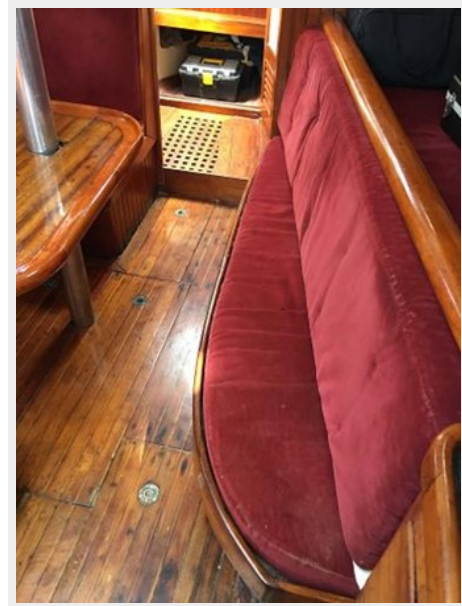

Stereo

Aft Stateroom

Nav Station (Laptop w/ Maps Included)

Galley

Starboard Side Storage

Galley and Settee

TV

Beautiful Lamp

Settee

Starboard Pullout Seat

Deck Hatch

Starboard Pullout Seat

Owners Manual

Hull # 1

Custom Painting

Sewing Machine for Canvas & Sail Repair