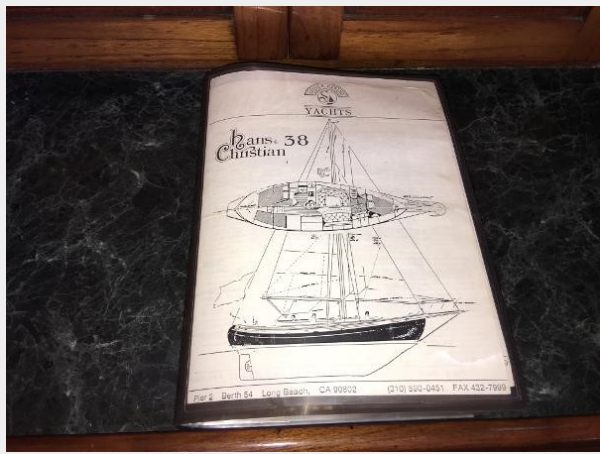

Settee

Starboard Pullout Seat

Deck Hatch

Starboard Pullout Seat

Owners Manual

Hull # 1

Custom Painting

Sewing Machine for Canvas & Sail Repair