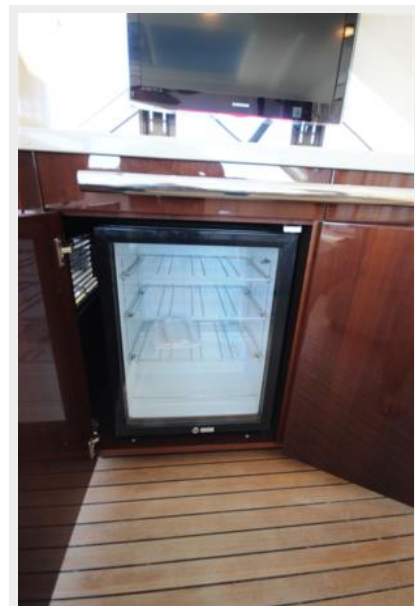

Sunroof w/Independent Opening Sunroofs

Stidd Seating

Sunroom Starboard Side

Sunroom Starboard Side

Sunroom

Sunroom

Sunroom

Sunroom Portside

Sunroom Remotes & Bose System

32" TV w/ Actuating Lift System & Bose Lifestyle Home Entertainment System

Sunroom Wine Chiller

Three Teak Chairs w/ Attachable Pads

Galley

Galley

Galley w/ Upgraded Perlick Fridges & Freezers