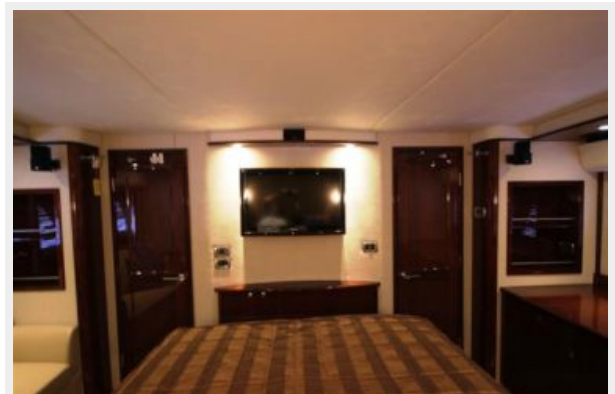

**Master Bed Storage & Subwoofer**

**Master 32" TV w/ Bose Lifestyle Home Entertainment System**

**Master Dresser & Storage on Starboard Side Master Dresser & Storage on Starboard Side**

**Master Seating Portside**