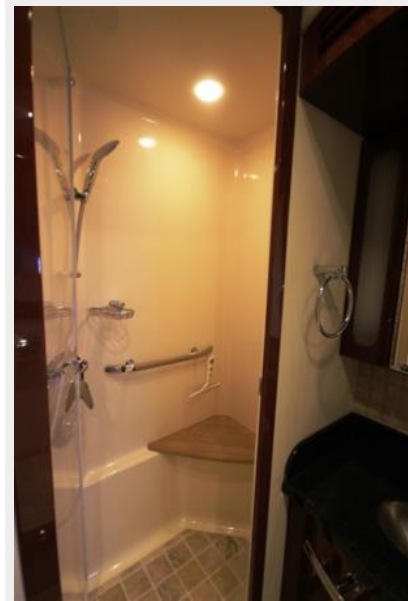

**Master Stateroom Cedar Closet-Starboard Side**

**Master Stateroom Cedar Closet - Portside**

**Master Head & Electric Toilet**

**Master Head**

**Master Shower in Separate Stall**

**Separate Washer & Dryer**