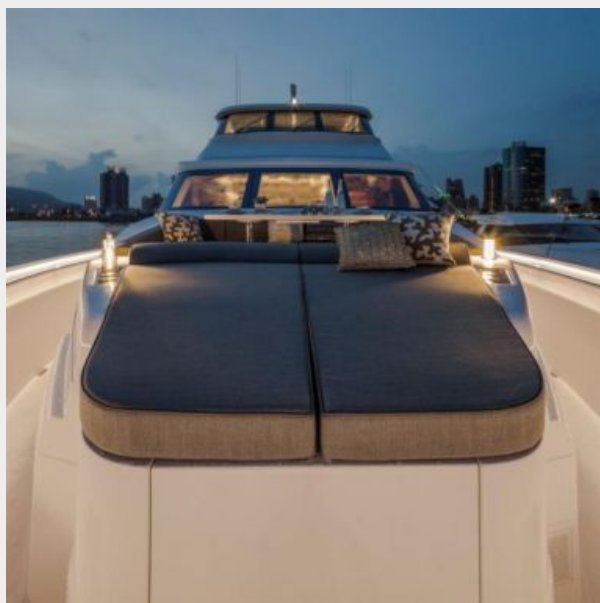

Skylounge Layout with Galley Mid-ship