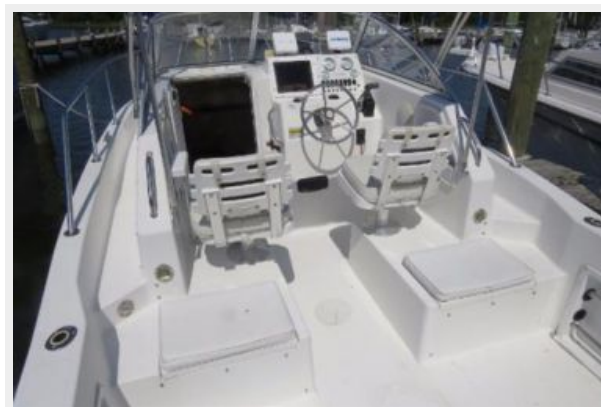

ФОТОГРАФИИ