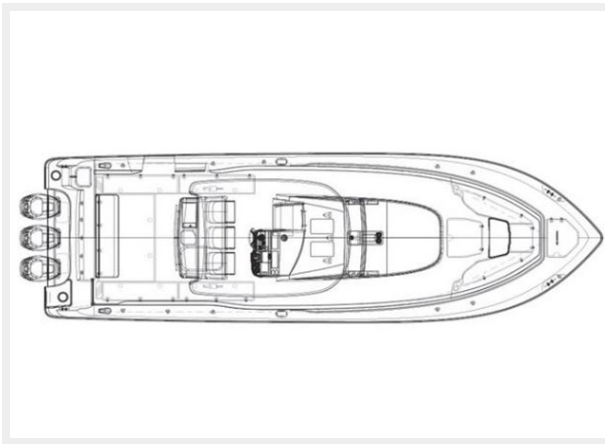

Manufacturer Provided Image