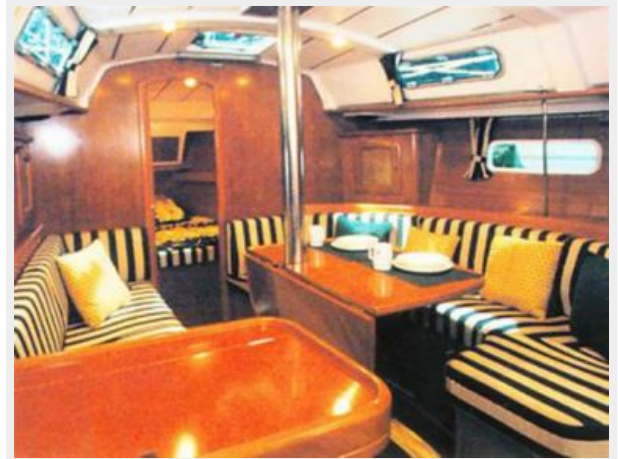

The Beneteau 361 features a revolution in design both above and belowdecks. Exemplary features include a large head with separate shower, a fully equipped galley with loads of counter space, a forward-facing nav station, and an expansive main salon.

PHOTOS

portside 3

Starboard Side

Portside

Cockpit

Manufacturer Provided Image

Manufacturer Provided Image

Manufacturer Provided Image