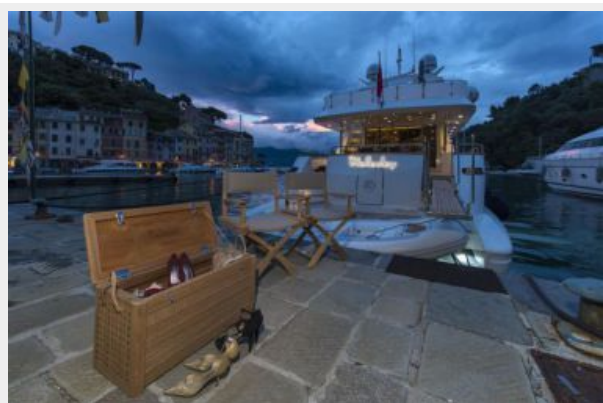

_MOT7425.jpg