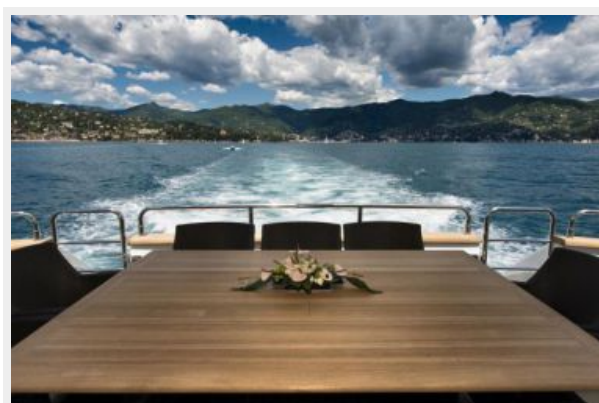

_MOT7778.jpg