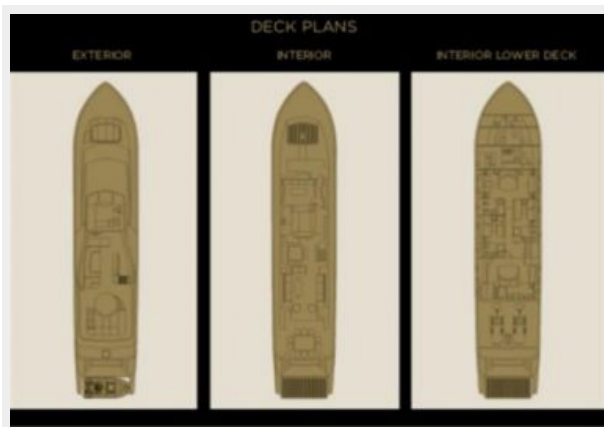

Media room, convertible to guest room

Cigar selection

Sun pads

Aft deck dining

In port

GA

welle1405040309.jpg

welle1405040309.jpg