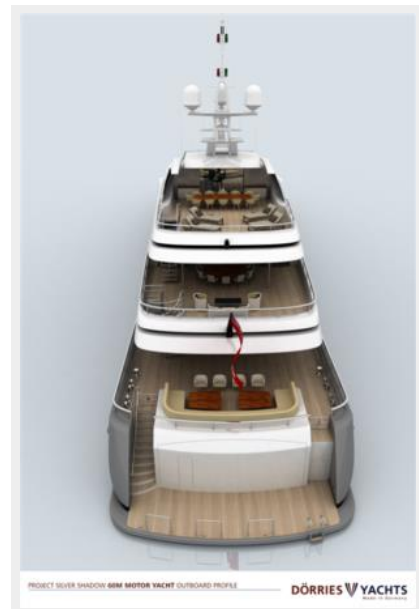

Dimensions

LOA: 196' 11" (60.00m)

Beam: 36' 6" (11.10m)

Max Draft: 11' 0" (3.35m)

Speed, Capacities and Weight

Cruise Speed: 14 Kts. (16 MPH)

Cruise Speed Range: 5000

Max Speed: 16 Kts. (18 MPH)

Slipstream, CMN hull #1

Ice Angel (ex-Cloud 9), CMN hull #2

Ice Angel (ex-Cloud 9), CMN hull #2

CONTACTS

Andrey Shestakov, leading yacht broker of the sales department of Shestakov Yacht Sales Inc. Shestakov Yacht Sales Inc., the official representative of the Miami/Fort Lauderdale FL headquarters.