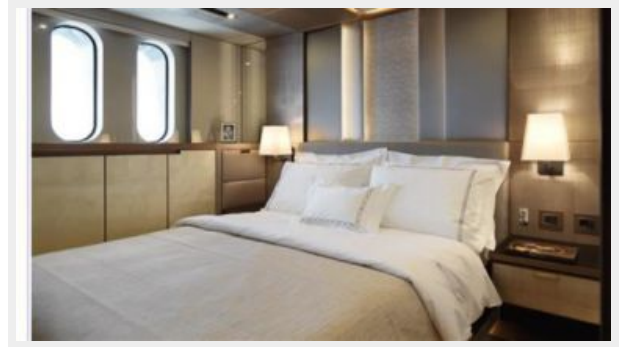

Accommodations

Total Cabins: 3

Hull and Deck Information

Hull Material: Steel

Engine Information

Manufacturer: Volvo Penta

Model: D7, 2 x 265 HP

PHOTOS