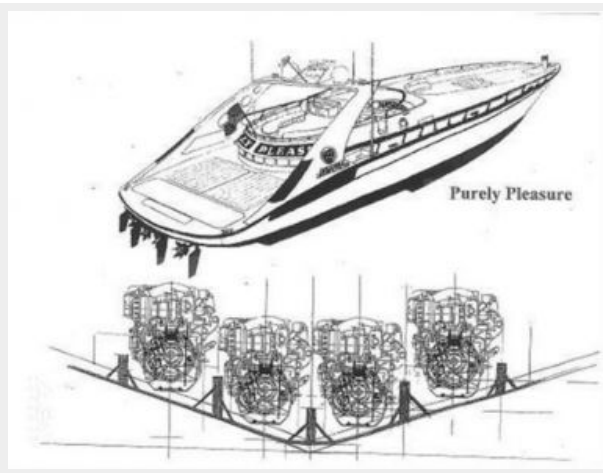

Four C-18 CATS = 4,000 HP + 4,000 Gals = Great Performance & Great Range - See "Performance Stats" - in DESCRIPTION Section.

The Patented "*Delta-Conic*" Hull is efficient and provides a great ride in all sea-states...

Manufacturer: Caterpillar

Model: C-18

Engine Type: Inboard

Fuel Type: Diesel

PHOTOS

CONTACTS

Andrey Shestakov, leading yacht broker of the sales department of Shestakov Yacht Sales Inc. Shestakov Yacht Sales Inc., the official representative of the Miami/Fort Lauderdale FL headquarters.