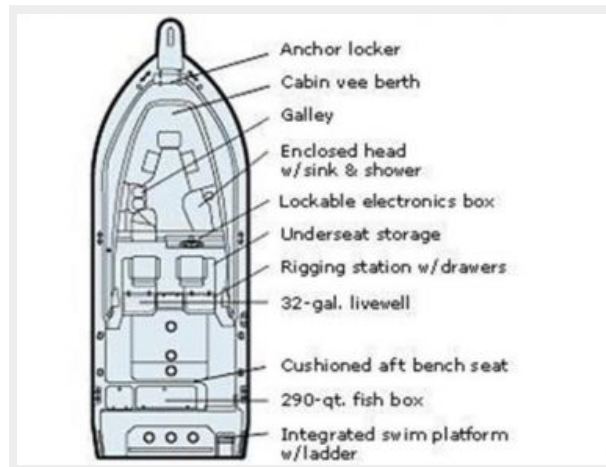

Manufacturer Provided Image