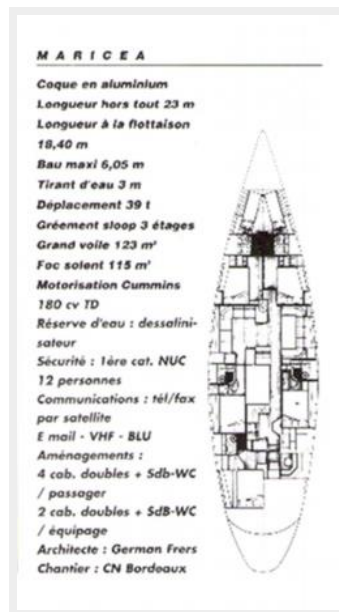

Basic Information

Category: Cruising Sailboat

Sub Category: Classic Yacht

Model Year: 1990

Year Built: 1990

Country: France

Dimensions

LOA: 76' 8" (23.35m)

Beam: 19' 8" (5.97m)

Min Draft: 10' 6" (3.20m)

Speed, Capacities and Weight

Cruise Speed: 9 Kts. (10 MPH)

Cruise Speed Range: 1260

Displacement: 121254.2441 Pounds

Water Capacity: 528.344104 Gallons

Fuel Capacity: 554.7613092 Gallons

Engine Information

Engines: 1

Manufacturer: Cummins

Model: 6BT5.9

Fuel Type: Diesel

PHOTOS

CONTACTS

Andrey Shestakov, leading yacht broker of the sales department of Shestakov Yacht Sales Inc. Shestakov Yacht Sales Inc., the official representative of the Miami/Fort Lauderdale FL headquarters.