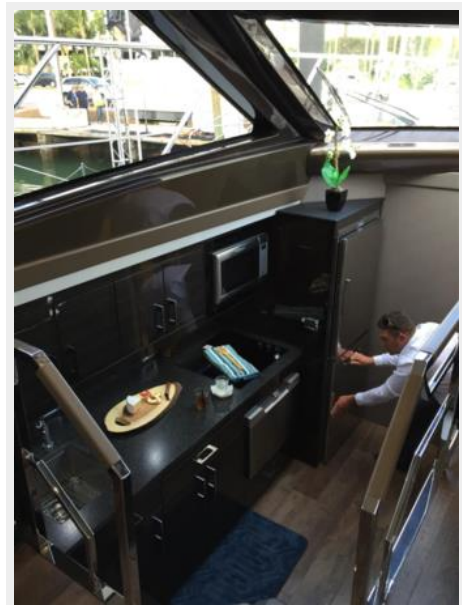

### A MASTERPIECE OF CRUISING COMFORT

The 660 Sport Yacht is a true masterpiece of on-water performance and live-aboard comfort, with the distinctive lines, beautifully designed interior spaces and unique hull form that define the Marquis experience. This three-stateroom yacht boasts beautifully appointed master, VIP, and guest accommodations. Its stunning open salon shines with warm woods, lustrous satin finish, expert craftsmanship, and premium materials.

# PHOTOS