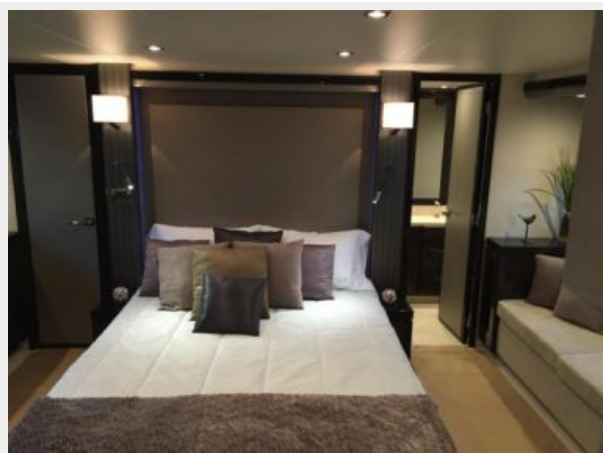

ФОТОГРАФИИ