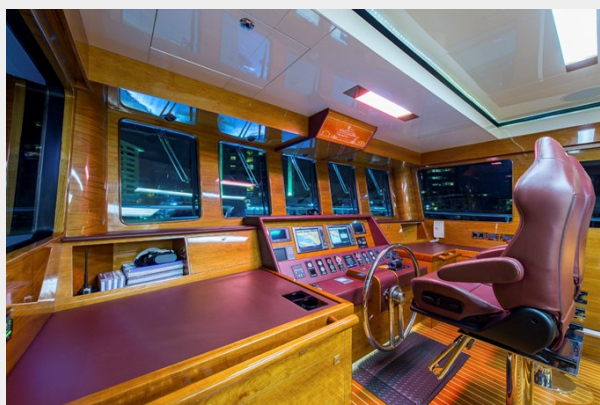

Pilothouse Electronics