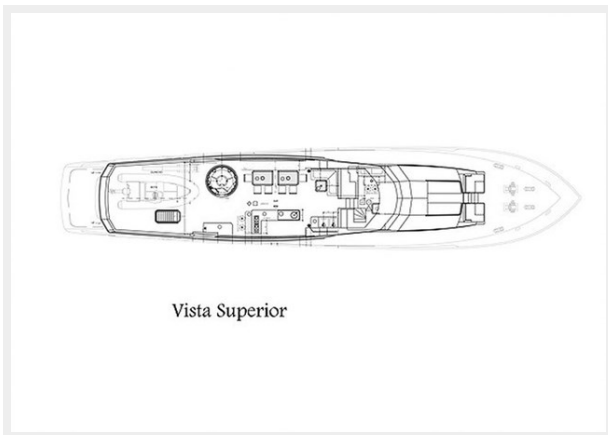

Flybridge

Day head

Hottub

Fly

Main Level

Lower level

CONTACTS

Andrey Shestakov, leading yacht broker of the sales department of Shestakov Yacht Sales Inc. Shestakov Yacht Sales Inc., the official representative of the Miami/Fort Lauderdale FL headquarters.