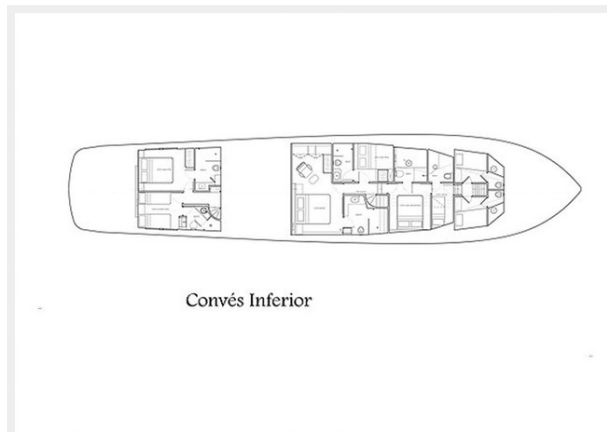

TABLE OF CONTENTS	2
SPECIFICATIONS	4
Overview	4
Basic Information	4
Dimensions	4
Speed, Capacities and Weight	4
Accommodations	4
Hull and Deck Information	4
Engine Information	5
PHOTOS	6
Dining	6
Main Salon	6
Dining	6
TV room	6
Wheelhouse	6
Galley	6
Staterooms hallway	7
Guest VIP	7
Master head	7
Master Stateroom	7
Guest head	8
Gust Stateroom	8
Twin Guest Staterooms	8
Flybridge	8
Day head	9
Hottub	9
Fly	9
Main Level	9

Galley

Staterooms hallway

Guest VIP

Master head

Master Stateroom

Guest head

Gust Stateroom

Twin Guest Staterooms

Flybridge

Day head

Hottub

Fly

Main Level

Lower level

CONTACTS

Andrey Shestakov, leading yacht broker of the sales department of Shestakov Yacht Sales Inc. Shestakov Yacht Sales Inc., the official representative of the Miami/Fort Lauderdale FL headquarters.