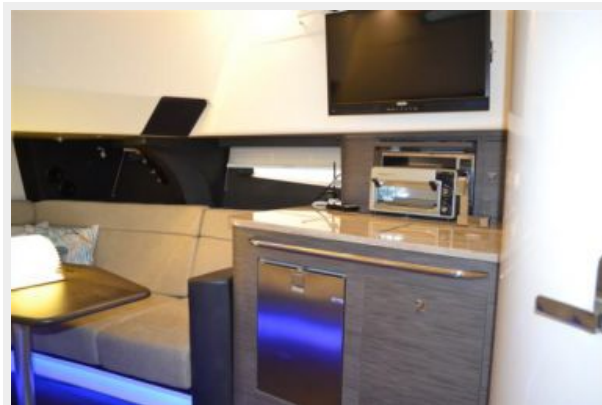

ФОТОГРАФИИ