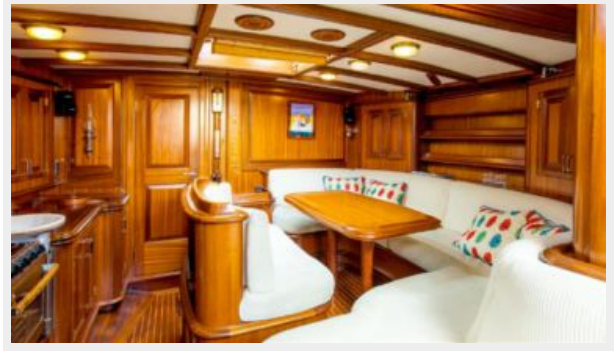

TC 51 Stoute Louise